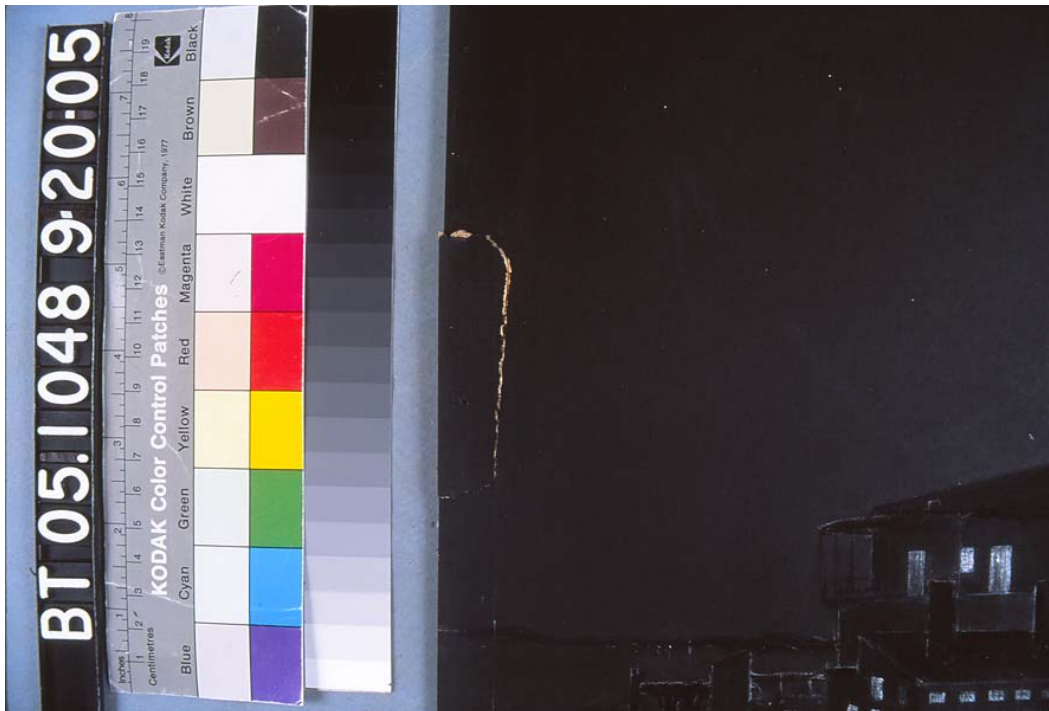

Paper Treatments - Mending Broken Boards - Part II

Treatment of MC# 05-1048 - MGM Movie Matte 044:

The board on which this MGM Movie Matte drawing was mounted was broken or split at a point along the left edge about half-way up. (See detail photo) This broken place is much more visible in the second "Before Treatment" photo, which was too light, but is included because the split is easier to see. In this mending treatment, the board was repaired which reduced the visual disturbance from the broken board.

Before treatment (board is broken on left edge about half way up)

B-92

BT 05:048 12:20:05

~~B-65~~
B-65

Before treatment (board is broken on left edge about half way up)

After treatment - showing board repaired